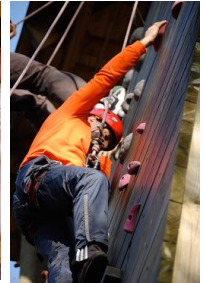

LIVE FOR TODAY

Live for Today joins with two other leading providers of outdoor adventure and experiential learning in 2015.

Live for Today now encompasses Log Heights & VerticalAir so that together, they can offer unrivalled choice for your team's memorable experience or learning activity.

We provide exciting, real and powerful experiences at our three premier venues as well as delivering learning or adventures just about anywhere – at your base or nationally. We can deliver conference energisers, away days and learning interventions at any venue.